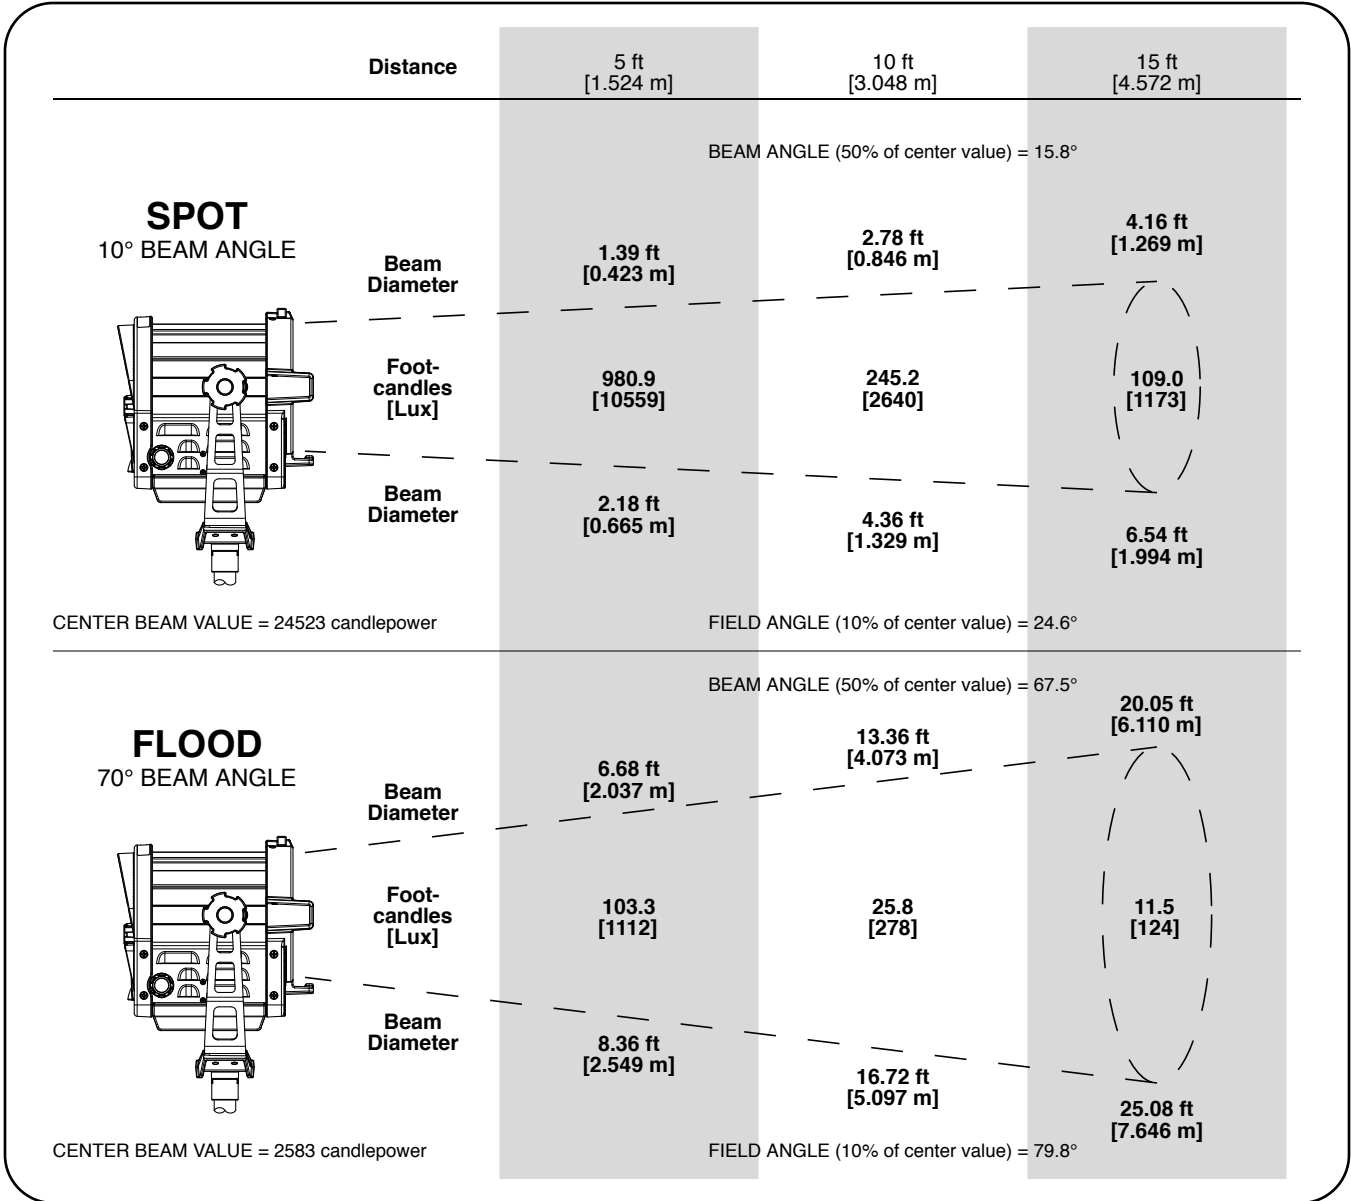

Litepanels – Sola 6™ Photometric Data

Litepanels – Sola 6™ Physical Dimensions

Dimension	inches	cm
A	10.20	25.90
B	10.85	27.56
C	10.11	25.69
D	16.68	42.36
Weight	lbs	kg
Light w/ Bail Mount Assembly	9.10	4.13